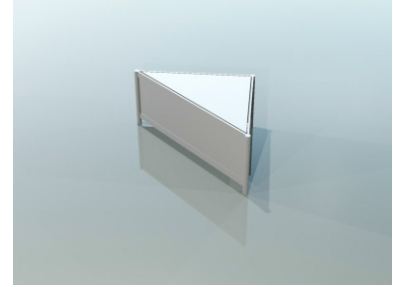

arched counter 153 x 50 cm front

arched counter  
153 x 50 cm back

triangular counter 153 x 50 cm

dimensions

front

top view

top view

Podium, height ranging from 20 cm to 110 cm

podium 100 x 100 x 50 cm dimensions

front

podium 50 x 50 x 50 cm

front

triangular podium 100 x 100 x 50 cm

top view

wall panel

white 226 x 97 cm

plexiglass

openwork 226 x 97 cm

dimensions

**Glass showcase with two shelves – height 240 cm**

**showcase 100 x 50 cm**

**showcase 50 x 50 cm**

**arched plexiglass showcase  
151 x 50 cm**

**dimensions**

**glass counter – height 100 cm**

**counter 100 x 50 cm**

**counter 50 x 50 cm**

**arched counter  
151 x 50 cm**

**dimensions**

**Rack with 3 shelves – height 240 cm**

rack 100 x 50 cm

rack 50 x 50 cm