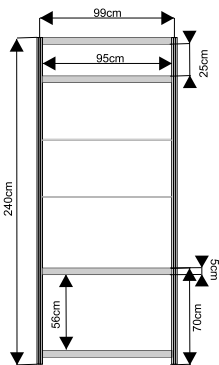

arched counter 153 x 50 cm front

arched counter  
153 x 50 cm back

triangular counter 153 x 50 cm

dimensions

front

top view

top view

Podium, height ranging from 20 cm to 110 cm

podium 100 x 100 x 50 cm dimensions

front

podium 50 x 50 x 50 cm

front

triangular podium 100 x 100 x 50 cm

top view

wall panel

white 226 x 97 cm

plexiglass

openwork 226 x 97 cm

dimensions

**Glass showcase with two shelves – height 240 cm**

**showcase 100 x 50 cm**

**showcase 50 x 50 cm**

**arched plexiglass showcase  
151 x 50 cm**

**dimensions**

**glass counter – height 100 cm**

**counter 100 x 50 cm**

**counter 50 x 50 cm**

**arched counter  
151 x 50 cm**

**dimensions**

**Rack with 3 shelves – height 240 cm**

rack 100 x 50 cm

rack 50 x 50 cm