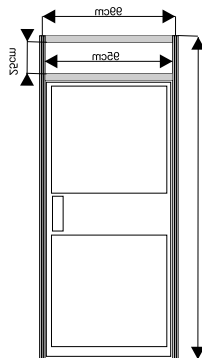

plexiglass

openwork 226 x 97 cm

dimensions

**Glass showcase with two shelves – height 240 cm**

**showcase 100 x 50 cm**

**showcase 50 x 50 cm**

**arched plexiglass showcase  
151 x 50 cm**

**dimensions**

**glass counter – height 100 cm**

**counter 100 x 50 cm**

**counter 50 x 50 cm**

**arched counter  
151 x 50 cm**

**dimensions**

**Rack with 3 shelves – height 240 cm**

rack 100 x 50 cm

rack 50 x 50 cm

**dimensions**

**door**

folding

ordinary

curtain

**dimensions**

shelves

dimensions

white, metal, for catalogs,  
length 100 cm

wooden display shelf,  
length 100 cm

frieze

lockable cabinet with  
sliding door 50 x 100 x 70 cm

coat hanger

perforated ceiling panel

tristar (page 8)

spotlight