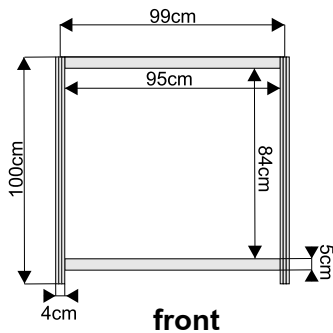

Exhibition counter with a shelf – height 100 cm

counter 100 x 50 cm front

counter 100 x 50 cm back

counter 50 x 50 cm

dimensions

front

side

top view

arched counter 153 x 50 cm front

arched counter  
153 x 50 cm back

triangular counter 153 x 50 cm

dimensions

front

top view

top view

Podium, height ranging from 20 cm to 110 cm

podium 100 x 100 x 50 cm dimensions

front

podium 50 x 50 x 50 cm

front

triangular podium 100 x 100 x 50 cm

top view

wall panel

white 226 x 97 cm

plexiglass

openwork 226 x 97 cm

dimensions

**Glass showcase with two shelves – height 240 cm**

**showcase 100 x 50 cm**

**showcase 50 x 50 cm**

**arched plexiglass showcase  
151 x 50 cm**

**dimensions**