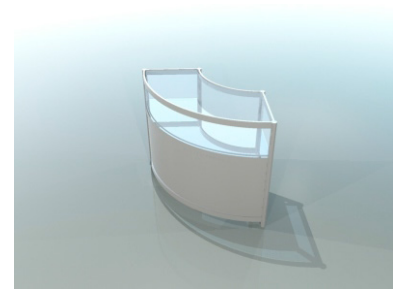

Exhibition counter with a shelf – height 100 cm

counter 100 x 50 cm front

counter 100 x 50 cm back

counter 50 x 50 cm

dimensions

front

side

top view

podium 100 x 100 x 50 cm dimensions

front

podium 50 x 50 x 50 cm

front

triangular podium 100 x 100 x 50 cm

top view

wall panel

white 226 x 97 cm

plexiglass

openwork 226 x 97 cm

dimensions

**Glass showcase with two shelves – height 240 cm**

**showcase 100 x 50 cm**

**showcase 50 x 50 cm**

**arched plexiglass showcase  
151 x 50 cm**

**dimensions**

**glass counter – height 100 cm**

**counter 100 x 50 cm**

**counter 50 x 50 cm**

**arched counter  
151 x 50 cm**

**dimensions**

**Rack with 3 shelves – height 240 cm**

rack 100 x 50 cm

rack 50 x 50 cm