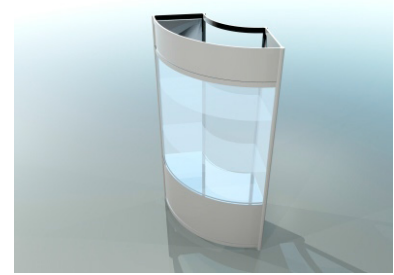

Exhibition counter with a shelf – height 100 cm

counter 100 x 50 cm front

counter 100 x 50 cm back

counter 50 x 50 cm

dimensions

front

side

top view

podium 100 x 100 x 50 cm dimensions

front

podium 50 x 50 x 50 cm

front

triangular podium 100 x 100 x 50 cm

top view

wall panel

white 226 x 97 cm

plexiglass

openwork 226 x 97 cm

dimensions

**Glass showcase with two shelves – height 240 cm**

**showcase 100 x 50 cm**

**showcase 50 x 50 cm**

**arched plexiglass showcase  
151 x 50 cm**

**dimensions**

**glass counter – height 100 cm**

**counter 100 x 50 cm**

**counter 50 x 50 cm**

**arched counter  
151 x 50 cm**

**dimensions**

**Rack with 3 shelves – height 240 cm**

rack 100 x 50 cm

rack 50 x 50 cm