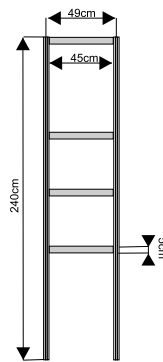

plexiglass

openwork 226 x 97 cm

dimensions

**Glass showcase with two shelves – height 240 cm**

**showcase 100 x 50 cm**

**showcase 50 x 50 cm**

**arched plexiglass showcase  
151 x 50 cm**

**dimensions**

**glass counter – height 100 cm**

**counter 100 x 50 cm**

**counter 50 x 50 cm**

**arched counter  
151 x 50 cm**

**dimensions**

**Rack with 3 shelves – height 240 cm**

rack 100 x 50 cm

rack 50 x 50 cm

**dimensions**

**door**

folding

ordinary

curtain

**dimensions**

shelves

dimensions

socket 230V

carpet

**furniture**

**table with a glass top**

**table with a beech top  
Ø70 x 70 cm**

**rectangular table  
160 x 70 x 70 cm**

**table with a beech top  
70 x 70 x 70 cm**

**bar table, hight 110 cm**