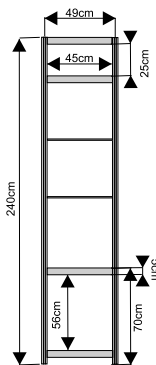

arched counter 153 x 50 cm front

arched counter  
153 x 50 cm back

triangular counter 153 x 50 cm

dimensions

front

top view

top view

Podium, height ranging from 20 cm to 110 cm

podium 100 x 100 x 50 cm dimensions

front

podium 50 x 50 x 50 cm

front

triangular podium 100 x 100 x 50 cm

top view

wall panel

white 226 x 97 cm

plexiglass

openwork 226 x 97 cm

dimensions

**Glass showcase with two shelves – height 240 cm**

**showcase 100 x 50 cm**

**showcase 50 x 50 cm**

**arched plexiglass showcase  
151 x 50 cm**

**dimensions**

**glass counter – height 100 cm**

**counter 100 x 50 cm**

**counter 50 x 50 cm**

**arched counter  
151 x 50 cm**

**dimensions**

**Rack with 3 shelves – height 240 cm**

rack 100 x 50 cm

rack 50 x 50 cm