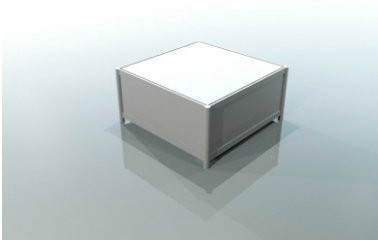

Exhibition counter with a shelf – height 100 cm

counter 100 x 50 cm front

counter 100 x 50 cm back

counter 50 x 50 cm

dimensions

front

side

top view

arched counter 153 x 50 cm front

arched counter  
153 x 50 cm back

triangular counter 153 x 50 cm

dimensions

front

top view

top view

Podium, height ranging from 20 cm to 110 cm

podium 100 x 100 x 50 cm dimensions

front

podium 50 x 50 x 50 cm

front

triangular podium 100 x 100 x 50 cm

top view

wall panel

white 226 x 97 cm

plexiglass

openwork 226 x 97 cm

dimensions

**Glass showcase with two shelves – height 240 cm**

**showcase 100 x 50 cm**

**showcase 50 x 50 cm**

**arched plexiglass showcase  
151 x 50 cm**

**dimensions**