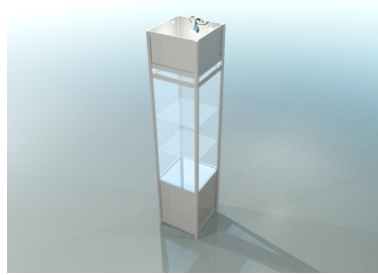

arched counter 153 x 50 cm front

arched counter  
153 x 50 cm back

triangular counter 153 x 50 cm

dimensions

front

top view

top view

Podium, height ranging from 20 cm to 110 cm

podium 100 x 100 x 50 cm dimensions

front

podium 50 x 50 x 50 cm

front

triangular podium 100 x 100 x 50 cm

top view

wall panel

white 226 x 97 cm

plexiglass

openwork 226 x 97 cm

dimensions

**Glass showcase with two shelves – height 240 cm**

**showcase 100 x 50 cm**

**showcase 50 x 50 cm**

**arched plexiglass showcase  
151 x 50 cm**

**dimensions**

**glass counter – height 100 cm**

**counter 100 x 50 cm**

**counter 50 x 50 cm**

**arched counter  
151 x 50 cm**

**dimensions**

**Rack with 3 shelves – height 240 cm**

rack 100 x 50 cm

rack 50 x 50 cm