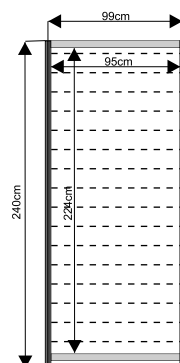

arched counter 153 x 50 cm front

arched counter  
153 x 50 cm back

triangular counter 153 x 50 cm

dimensions

front

top view

top view

Podium, height ranging from 20 cm to 110 cm

podium 100 x 100 x 50 cm dimensions

front

podium 50 x 50 x 50 cm

front

triangular podium 100 x 100 x 50 cm

top view

wall panel

white 226 x 97 cm

plexiglass

openwork 226 x 97 cm

dimensions

**Glass showcase with two shelves – height 240 cm**

**showcase 100 x 50 cm**

**showcase 50 x 50 cm**

**arched plexiglass showcase  
151 x 50 cm**

**dimensions**

**glass counter – height 100 cm**

**counter 100 x 50 cm**

**counter 50 x 50 cm**

**arched counter  
151 x 50 cm**

**dimensions**

**Rack with 3 shelves – height 240 cm**

rack 100 x 50 cm

rack 50 x 50 cm