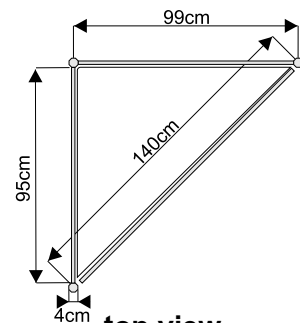

Exhibition counter with a shelf – height 100 cm

counter 100 x 50 cm front

counter 100 x 50 cm back

counter 50 x 50 cm

dimensions

front

side

top view

arched counter 153 x 50 cm front

arched counter  
153 x 50 cm back

triangular counter 153 x 50 cm

dimensions

front

top view

top view

Podium, height ranging from 20 cm to 110 cm

podium 100 x 100 x 50 cm dimensions

front

podium 50 x 50 x 50 cm

front

triangular podium 100 x 100 x 50 cm

top view

wall panel

white 226 x 97 cm

plexiglass

openwork 226 x 97 cm

dimensions

**Glass showcase with two shelves – height 240 cm**

**showcase 100 x 50 cm**

**showcase 50 x 50 cm**

**arched plexiglass showcase  
151 x 50 cm**

**dimensions**