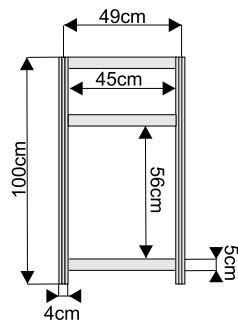

arched counter 153 x 50 cm front

arched counter  
153 x 50 cm back

triangular counter 153 x 50 cm

dimensions

front

top view

top view

Podium, height ranging from 20 cm to 110 cm

plexiglass

openwork 226 x 97 cm

dimensions

**Glass showcase with two shelves – height 240 cm**

**showcase 100 x 50 cm**

**showcase 50 x 50 cm**

**arched plexiglass showcase  
151 x 50 cm**

**dimensions**

**glass counter – height 100 cm**

**counter 100 x 50 cm**

**counter 50 x 50 cm**

**arched counter  
151 x 50 cm**

**dimensions**

**Rack with 3 shelves – height 240 cm**

rack 100 x 50 cm

rack 50 x 50 cm

**dimensions**

**door**

folding

ordinary

curtain

**dimensions**

shelves

dimensions