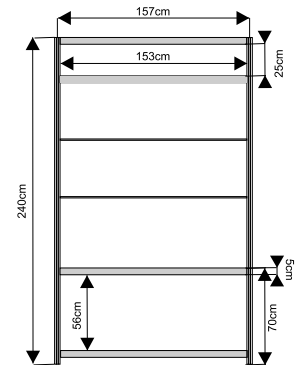

arched counter 153 x 50 cm front

arched counter  
153 x 50 cm back

triangular counter 153 x 50 cm

dimensions

front

top view

top view

Podium, height ranging from 20 cm to 110 cm

podium 100 x 100 x 50 cm dimensions

front

podium 50 x 50 x 50 cm

front

triangular podium 100 x 100 x 50 cm

top view

wall panel

white 226 x 97 cm

plexiglass

openwork 226 x 97 cm

dimensions

**Glass showcase with two shelves – height 240 cm**

**showcase 100 x 50 cm**

**showcase 50 x 50 cm**

**arched plexiglass showcase  
151 x 50 cm**

**dimensions**

**glass counter – height 100 cm**

**counter 100 x 50 cm**

**counter 50 x 50 cm**

**arched counter  
151 x 50 cm**

**dimensions**

**Rack with 3 shelves – height 240 cm**

rack 100 x 50 cm

rack 50 x 50 cm