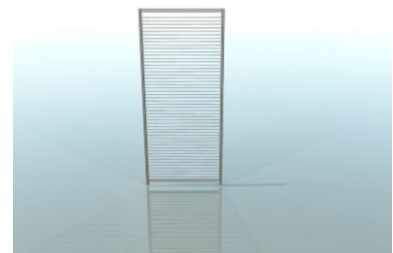

Exhibition counter with a shelf – height 100 cm

counter 100 x 50 cm front

counter 100 x 50 cm back

counter 50 x 50 cm

dimensions

front

side

top view

podium 100 x 100 x 50 cm dimensions

front

podium 50 x 50 x 50 cm

front

triangular podium 100 x 100 x 50 cm

top view

wall panel

white 226 x 97 cm

plexiglass

openwork 226 x 97 cm

dimensions

**Glass showcase with two shelves – height 240 cm**

**showcase 100 x 50 cm**

**showcase 50 x 50 cm**

**arched plexiglass showcase  
151 x 50 cm**

**dimensions**

**glass counter – height 100 cm**

**counter 100 x 50 cm**

**counter 50 x 50 cm**

**arched counter  
151 x 50 cm**

**dimensions**

**Rack with 3 shelves – height 240 cm**

rack 100 x 50 cm

rack 50 x 50 cm