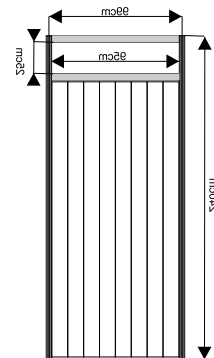

plexiglass

openwork 226 x 97 cm

dimensions

**Glass showcase with two shelves – height 240 cm**

**showcase 100 x 50 cm**

**showcase 50 x 50 cm**

**arched plexiglass showcase  
151 x 50 cm**

**dimensions**

**glass counter – height 100 cm**

**counter 100 x 50 cm**

**counter 50 x 50 cm**

**arched counter  
151 x 50 cm**

**dimensions**

**Rack with 3 shelves – height 240 cm**

rack 100 x 50 cm

rack 50 x 50 cm

**dimensions**

**door**

folding

ordinary

curtain

**dimensions**

shelves

dimensions

white, metal, for catalogs,  
length 100 cm

wooden display shelf,  
length 100 cm

frieze

lockable cabinet with  
sliding door 50 x 100 x 70 cm

coat hanger

perforated ceiling panel

tristar (page 8)

spotlight