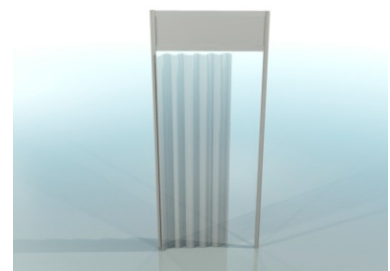

plexiglass

openwork 226 x 97 cm

dimensions

**Glass showcase with two shelves – height 240 cm**

**showcase 100 x 50 cm**

**showcase 50 x 50 cm**

**arched plexiglass showcase  
151 x 50 cm**

**dimensions**

**glass counter – height 100 cm**

**counter 100 x 50 cm**

**counter 50 x 50 cm**

**arched counter  
151 x 50 cm**

**dimensions**

**Rack with 3 shelves – height 240 cm**

rack 100 x 50 cm

rack 50 x 50 cm

**dimensions**

**door**

folding

ordinary

curtain

**dimensions**

shelves

dimensions

white, metal, for catalogs,  
length 100 cm

wooden display shelf,  
length 100 cm

frieze

lockable cabinet with  
sliding door 50 x 100 x 70 cm

coat hanger

perforated ceiling panel

tristar (page 8)

spotlight