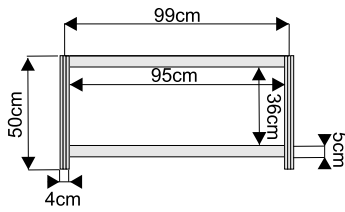

arched counter 153 x 50 cm front

arched counter  
153 x 50 cm back

triangular counter 153 x 50 cm

dimensions

front

top view

top view

Podium, height ranging from 20 cm to 110 cm

podium 100 x 100 x 50 cm dimensions

front

podium 50 x 50 x 50 cm

front

triangular podium 100 x 100 x 50 cm

top view

wall panel

white 226 x 97 cm

plexiglass

openwork 226 x 97 cm

dimensions

**Glass showcase with two shelves – height 240 cm**

**showcase 100 x 50 cm**

**showcase 50 x 50 cm**

**arched plexiglass showcase  
151 x 50 cm**

**dimensions**

**glass counter – height 100 cm**

**counter 100 x 50 cm**

**counter 50 x 50 cm**

**arched counter  
151 x 50 cm**

**dimensions**

**Rack with 3 shelves – height 240 cm**

rack 100 x 50 cm

rack 50 x 50 cm