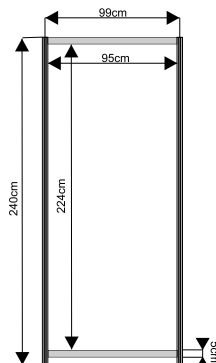

arched counter 153 x 50 cm front

arched counter  
153 x 50 cm back

triangular counter 153 x 50 cm

dimensions

front

top view

top view

Podium, height ranging from 20 cm to 110 cm

podium 100 x 100 x 50 cm dimensions

front

podium 50 x 50 x 50 cm

front

triangular podium 100 x 100 x 50 cm

top view

wall panel

white 226 x 97 cm

plexiglass

openwork 226 x 97 cm

dimensions

**Glass showcase with two shelves – height 240 cm**

**showcase 100 x 50 cm**

**showcase 50 x 50 cm**

**arched plexiglass showcase  
151 x 50 cm**

**dimensions**

**glass counter – height 100 cm**

**counter 100 x 50 cm**

**counter 50 x 50 cm**

**arched counter  
151 x 50 cm**

**dimensions**

**Rack with 3 shelves – height 240 cm**

rack 100 x 50 cm

rack 50 x 50 cm