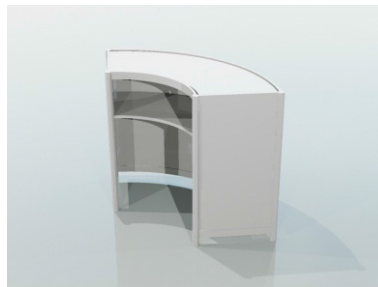

Exhibition counter with a shelf – height 100 cm

counter 100 x 50 cm front

counter 100 x 50 cm back

counter 50 x 50 cm

dimensions

front

side

top view

arched counter 153 x 50 cm front

arched counter  
153 x 50 cm back

triangular counter 153 x 50 cm

dimensions

front

top view

top view

Podium, height ranging from 20 cm to 110 cm

podium 100 x 100 x 50 cm dimensions

front

podium 50 x 50 x 50 cm

front

triangular podium 100 x 100 x 50 cm

top view

wall panel

white 226 x 97 cm

plexiglass

openwork 226 x 97 cm

dimensions

**Glass showcase with two shelves – height 240 cm**

**showcase 100 x 50 cm**

**showcase 50 x 50 cm**

**arched plexiglass showcase  
151 x 50 cm**

**dimensions**