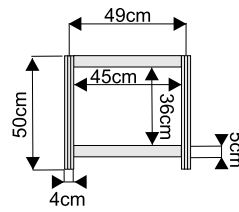

arched counter 153 x 50 cm front

arched counter  
153 x 50 cm back

triangular counter 153 x 50 cm

dimensions

front

top view

top view

Podium, height ranging from 20 cm to 110 cm

podium 100 x 100 x 50 cm dimensions

front

podium 50 x 50 x 50 cm

front

triangular podium 100 x 100 x 50 cm

top view

wall panel

white 226 x 97 cm

plexiglass

openwork 226 x 97 cm

dimensions

**Glass showcase with two shelves – height 240 cm**

**showcase 100 x 50 cm**

**showcase 50 x 50 cm**

**arched plexiglass showcase  
151 x 50 cm**

**dimensions**

**glass counter – height 100 cm**

**counter 100 x 50 cm**

**counter 50 x 50 cm**

**arched counter  
151 x 50 cm**

**dimensions**

**Rack with 3 shelves – height 240 cm**

rack 100 x 50 cm

rack 50 x 50 cm