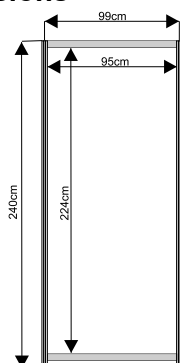

arched counter 153 x 50 cm front

arched counter  
153 x 50 cm back

triangular counter 153 x 50 cm

dimensions

front

top view

top view

Podium, height ranging from 20 cm to 110 cm

podium 100 x 100 x 50 cm dimensions

front

podium 50 x 50 x 50 cm

front

triangular podium 100 x 100 x 50 cm

top view

wall panel

white 226 x 97 cm

plexiglass

openwork 226 x 97 cm

dimensions

**Glass showcase with two shelves – height 240 cm**

**showcase 100 x 50 cm**

**showcase 50 x 50 cm**

**arched plexiglass showcase  
151 x 50 cm**

**dimensions**

**glass counter – height 100 cm**

**counter 100 x 50 cm**

**counter 50 x 50 cm**

**arched counter  
151 x 50 cm**

**dimensions**

**Rack with 3 shelves – height 240 cm**

rack 100 x 50 cm

rack 50 x 50 cm