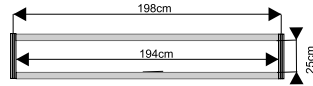

plexiglass

openwork 226 x 97 cm

dimensions

**Glass showcase with two shelves – height 240 cm**

**showcase 100 x 50 cm**

**showcase 50 x 50 cm**

**arched plexiglass showcase  
151 x 50 cm**

**dimensions**

**glass counter – height 100 cm**

**counter 100 x 50 cm**

**counter 50 x 50 cm**

**arched counter  
151 x 50 cm**

**dimensions**

**Rack with 3 shelves – height 240 cm**

rack 100 x 50 cm

rack 50 x 50 cm

**dimensions**

**door**

folding

ordinary

curtain

**dimensions**

shelves

dimensions

white, metal, for catalogs,  
length 100 cm

wooden display shelf,  
length 100 cm

frieze

lockable cabinet with  
sliding door 50 x 100 x 70 cm

coat hanger

perforated ceiling panel

tristar (page 8)

spotlight