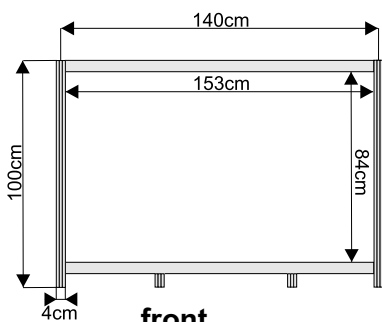

arched counter 153 x 50 cm front

arched counter  
153 x 50 cm back

triangular counter 153 x 50 cm

dimensions

front

top view

top view

Podium, height ranging from 20 cm to 110 cm

podium 100 x 100 x 50 cm dimensions

front

podium 50 x 50 x 50 cm

front

triangular podium 100 x 100 x 50 cm

top view

wall panel

white 226 x 97 cm

plexiglass

openwork 226 x 97 cm

dimensions

**Glass showcase with two shelves – height 240 cm**

**showcase 100 x 50 cm**

**showcase 50 x 50 cm**

**arched plexiglass showcase  
151 x 50 cm**

**dimensions**

**glass counter – height 100 cm**

**counter 100 x 50 cm**

**counter 50 x 50 cm**

**arched counter  
151 x 50 cm**

**dimensions**

**Rack with 3 shelves – height 240 cm**

rack 100 x 50 cm

rack 50 x 50 cm