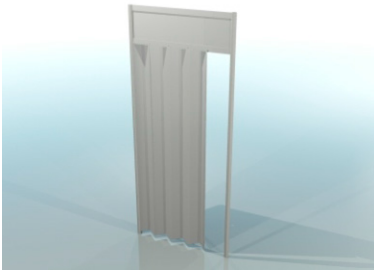

plexiglass

openwork 226 x 97 cm

dimensions

**Glass showcase with two shelves – height 240 cm**

**showcase 100 x 50 cm**

**showcase 50 x 50 cm**

**arched plexiglass showcase  
151 x 50 cm**

**dimensions**

**glass counter – height 100 cm**

**counter 100 x 50 cm**

**counter 50 x 50 cm**

**arched counter  
151 x 50 cm**

**dimensions**

**Rack with 3 shelves – height 240 cm**

rack 100 x 50 cm

rack 50 x 50 cm

**dimensions**

**door**

folding

ordinary

curtain

**dimensions**

shelves

dimensions

white, metal, for catalogs,  
length 100 cm

wooden display shelf,  
length 100 cm

frieze

lockable cabinet with  
sliding door 50 x 100 x 70 cm

coat hanger

perforated ceiling panel

tristar (page 8)

spotlight