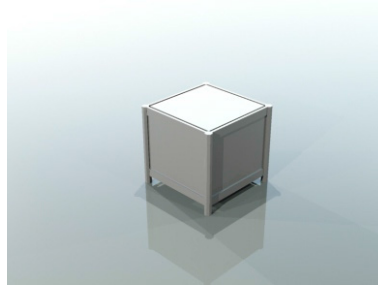

Exhibition counter with a shelf – height 100 cm

counter 100 x 50 cm front

counter 100 x 50 cm back

counter 50 x 50 cm

dimensions

front

side

top view

arched counter 153 x 50 cm front

arched counter  
153 x 50 cm back

triangular counter 153 x 50 cm

dimensions

front

top view

top view

Podium, height ranging from 20 cm to 110 cm

podium 100 x 100 x 50 cm dimensions

front

podium 50 x 50 x 50 cm

front

triangular podium 100 x 100 x 50 cm

top view

wall panel

white 226 x 97 cm

plexiglass

openwork 226 x 97 cm

dimensions

**Glass showcase with two shelves – height 240 cm**

**showcase 100 x 50 cm**

**showcase 50 x 50 cm**

**arched plexiglass showcase  
151 x 50 cm**

**dimensions**