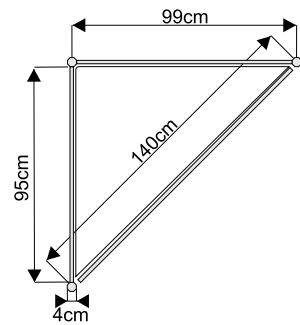

arched counter 153 x 50 cm front

arched counter  
153 x 50 cm back

triangular counter 153 x 50 cm

dimensions

front

top view

top view

Podium, height ranging from 20 cm to 110 cm

podium 100 x 100 x 50 cm dimensions

front

podium 50 x 50 x 50 cm

front

triangular podium 100 x 100 x 50 cm

top view

wall panel

white 226 x 97 cm

plexiglass

openwork 226 x 97 cm

dimensions

**Glass showcase with two shelves – height 240 cm**

**showcase 100 x 50 cm**

**showcase 50 x 50 cm**

**arched plexiglass showcase  
151 x 50 cm**

**dimensions**

**glass counter – height 100 cm**

**counter 100 x 50 cm**

**counter 50 x 50 cm**

**arched counter  
151 x 50 cm**

**dimensions**

**Rack with 3 shelves – height 240 cm**

rack 100 x 50 cm

rack 50 x 50 cm