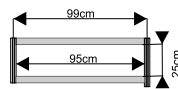

plexiglass

openwork 226 x 97 cm

dimensions

**Glass showcase with two shelves – height 240 cm**

**showcase 100 x 50 cm**

**showcase 50 x 50 cm**

**arched plexiglass showcase  
151 x 50 cm**

**dimensions**

**glass counter – height 100 cm**

**counter 100 x 50 cm**

**counter 50 x 50 cm**

**arched counter  
151 x 50 cm**

**dimensions**

**Rack with 3 shelves – height 240 cm**

rack 100 x 50 cm

rack 50 x 50 cm

**dimensions**

**door**

folding

ordinary

curtain

**dimensions**

shelves

dimensions

white, metal, for catalogs,  
length 100 cm

wooden display shelf,  
length 100 cm

frieze

lockable cabinet with  
sliding door 50 x 100 x 70 cm

coat hanger

perforated ceiling panel

tristar (page 8)

spotlight