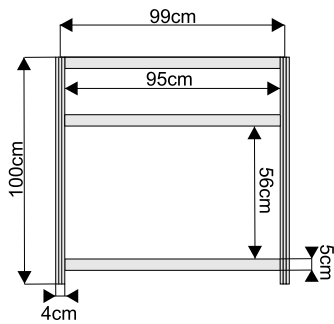

arched counter 153 x 50 cm front

arched counter  
153 x 50 cm back

triangular counter 153 x 50 cm

dimensions

front

top view

top view

Podium, height ranging from 20 cm to 110 cm

plexiglass

openwork 226 x 97 cm

dimensions

**Glass showcase with two shelves – height 240 cm**

**showcase 100 x 50 cm**

**showcase 50 x 50 cm**

**arched plexiglass showcase  
151 x 50 cm**

**dimensions**

**glass counter – height 100 cm**

**counter 100 x 50 cm**

**counter 50 x 50 cm**

**arched counter  
151 x 50 cm**

**dimensions**

**Rack with 3 shelves – height 240 cm**

rack 100 x 50 cm

rack 50 x 50 cm

**dimensions**

**door**

folding

ordinary

curtain

**dimensions**

shelves

dimensions