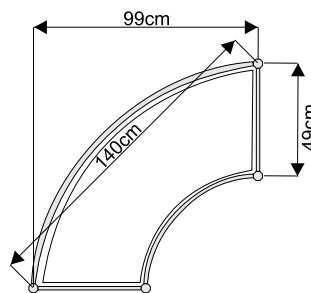

Exhibition counter with a shelf – height 100 cm

counter 100 x 50 cm front

counter 100 x 50 cm back

counter 50 x 50 cm

dimensions

front

side

top view

arched counter 153 x 50 cm front

arched counter  
153 x 50 cm back

triangular counter 153 x 50 cm

dimensions

front

top view

top view

Podium, height ranging from 20 cm to 110 cm

podium 100 x 100 x 50 cm dimensions

front

podium 50 x 50 x 50 cm

front

triangular podium 100 x 100 x 50 cm

top view

wall panel

white 226 x 97 cm

plexiglass

openwork 226 x 97 cm

dimensions

**Glass showcase with two shelves – height 240 cm**

**showcase 100 x 50 cm**

**showcase 50 x 50 cm**

**arched plexiglass showcase  
151 x 50 cm**

**dimensions**