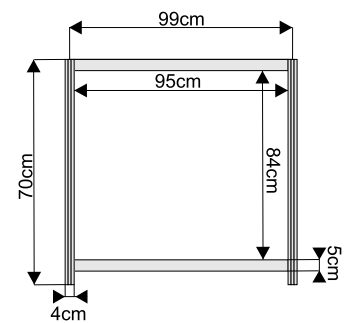

**glass counter – height 100 cm**

**counter 100 x 50 cm**

**counter 50 x 50 cm**

**arched counter  
151 x 50 cm**

**dimensions**

**Rack with 3 shelves – height 240 cm**

rack 100 x 50 cm

rack 50 x 50 cm

**dimensions**

**door**

folding

ordinary

curtain

**dimensions**

shelves

dimensions

white, metal, for catalogs,  
length 100 cm

wooden display shelf,  
length 100 cm

frieze

lockable cabinet with  
sliding door 50 x 100 x 70 cm

coat hanger

perforated ceiling panel

tristar (page 8)

spotlight

socket 230V

carpet

**furniture**

**table with a glass top**

**table with a beech top  
Ø70 x 70 cm**

**rectangular table  
160 x 70 x 70 cm**

**table with a beech top  
70 x 70 x 70 cm**

**bar table, hight 110 cm**