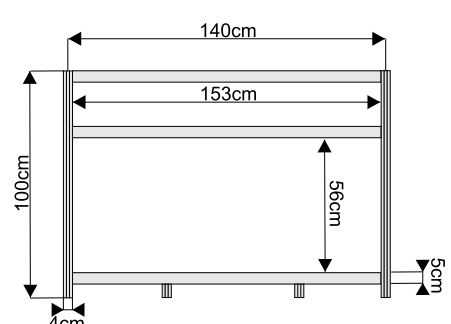

plexiglass

openwork 226 x 97 cm

dimensions

**Glass showcase with two shelves – height 240 cm**

**showcase 100 x 50 cm**

**showcase 50 x 50 cm**

**arched plexiglass showcase  
151 x 50 cm**

**dimensions**

**glass counter – height 100 cm**

**counter 100 x 50 cm**

**counter 50 x 50 cm**

**arched counter  
151 x 50 cm**

**dimensions**

**Rack with 3 shelves – height 240 cm**

rack 100 x 50 cm

rack 50 x 50 cm

**dimensions**

**door**

folding

ordinary

curtain

**dimensions**

shelves

dimensions

socket 230V

carpet

**furniture**

**table with a glass top**

**table with a beech top  
Ø70 x 70 cm**

**rectangular table  
160 x 70 x 70 cm**

**table with a beech top  
70 x 70 x 70 cm**

**bar table, hight 110 cm**