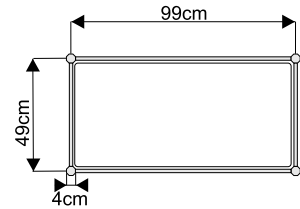

Exhibition counter with a shelf – height 100 cm

counter 100 x 50 cm front

counter 100 x 50 cm back

counter 50 x 50 cm

dimensions

front

side

top view

arched counter 153 x 50 cm front

arched counter  
153 x 50 cm back

triangular counter 153 x 50 cm

dimensions

front

top view

top view

Podium, height ranging from 20 cm to 110 cm

podium 100 x 100 x 50 cm dimensions

front

podium 50 x 50 x 50 cm

front

triangular podium 100 x 100 x 50 cm

top view

wall panel

white 226 x 97 cm

plexiglass

openwork 226 x 97 cm

dimensions

**Glass showcase with two shelves – height 240 cm**

**showcase 100 x 50 cm**

**showcase 50 x 50 cm**

**arched plexiglass showcase  
151 x 50 cm**

**dimensions**