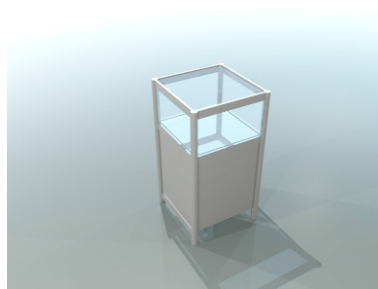

Exhibition counter with a shelf – height 100 cm

counter 100 x 50 cm front

counter 100 x 50 cm back

counter 50 x 50 cm

dimensions

front

side

top view

podium 100 x 100 x 50 cm dimensions

front

podium 50 x 50 x 50 cm

front

triangular podium 100 x 100 x 50 cm

top view

wall panel

white 226 x 97 cm

plexiglass

openwork 226 x 97 cm

dimensions

**Glass showcase with two shelves – height 240 cm**

**showcase 100 x 50 cm**

**showcase 50 x 50 cm**

**arched plexiglass showcase  
151 x 50 cm**

**dimensions**

**glass counter – height 100 cm**

**counter 100 x 50 cm**

**counter 50 x 50 cm**

**arched counter  
151 x 50 cm**

**dimensions**

**Rack with 3 shelves – height 240 cm**

rack 100 x 50 cm

rack 50 x 50 cm