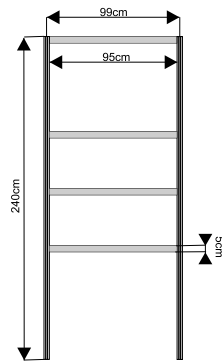

arched counter 153 x 50 cm front

arched counter  
153 x 50 cm back

triangular counter 153 x 50 cm

dimensions

front

top view

top view

Podium, height ranging from 20 cm to 110 cm

plexiglass

openwork 226 x 97 cm

dimensions

**Glass showcase with two shelves – height 240 cm**

**showcase 100 x 50 cm**

**showcase 50 x 50 cm**

**arched plexiglass showcase  
151 x 50 cm**

**dimensions**

**glass counter – height 100 cm**

**counter 100 x 50 cm**

**counter 50 x 50 cm**

**arched counter  
151 x 50 cm**

**dimensions**

**Rack with 3 shelves – height 240 cm**

rack 100 x 50 cm

rack 50 x 50 cm

**dimensions**

**door**

folding

ordinary

curtain

**dimensions**

shelves

dimensions