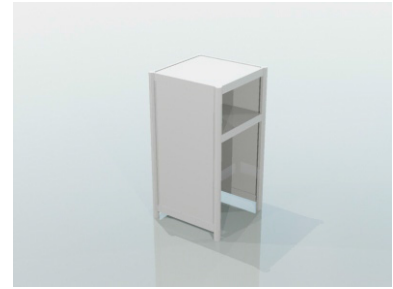

Exhibition counter with a shelf – height 100 cm

counter 100 x 50 cm front

counter 100 x 50 cm back

counter 50 x 50 cm

dimensions

front

side

top view

arched counter 153 x 50 cm front

arched counter  
153 x 50 cm back

triangular counter 153 x 50 cm

dimensions

front

top view

top view

Podium, height ranging from 20 cm to 110 cm

podium 100 x 100 x 50 cm dimensions

front

podium 50 x 50 x 50 cm

front

triangular podium 100 x 100 x 50 cm

top view

wall panel

white 226 x 97 cm

plexiglass

openwork 226 x 97 cm

dimensions

**Glass showcase with two shelves – height 240 cm**

**showcase 100 x 50 cm**

**showcase 50 x 50 cm**

**arched plexiglass showcase  
151 x 50 cm**

**dimensions**