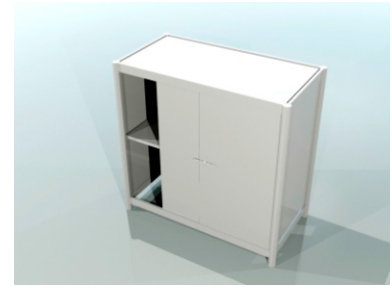

plexiglass

openwork 226 x 97 cm

dimensions

**Glass showcase with two shelves – height 240 cm**

**showcase 100 x 50 cm**

**showcase 50 x 50 cm**

**arched plexiglass showcase  
151 x 50 cm**

**dimensions**

**glass counter – height 100 cm**

**counter 100 x 50 cm**

**counter 50 x 50 cm**

**arched counter  
151 x 50 cm**

**dimensions**

**Rack with 3 shelves – height 240 cm**

rack 100 x 50 cm

rack 50 x 50 cm

**dimensions**

**door**

folding

ordinary

curtain

**dimensions**

shelves

dimensions

white, metal, for catalogs,  
length 100 cm

wooden display shelf,  
length 100 cm

frieze

lockable cabinet with  
sliding door 50 x 100 x 70 cm

coat hanger

perforated ceiling panel

tristar (page 8)

spotlight