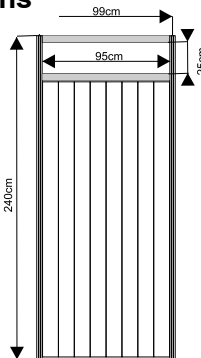

plexiglass

openwork 226 x 97 cm

dimensions

**Glass showcase with two shelves – height 240 cm**

**showcase 100 x 50 cm**

**showcase 50 x 50 cm**

**arched plexiglass showcase  
151 x 50 cm**

**dimensions**

**glass counter – height 100 cm**

**counter 100 x 50 cm**

**counter 50 x 50 cm**

**arched counter  
151 x 50 cm**

**dimensions**

**Rack with 3 shelves – height 240 cm**

rack 100 x 50 cm

rack 50 x 50 cm

**dimensions**

**door**

folding

ordinary

curtain

**dimensions**

shelves

dimensions

white, metal, for catalogs,  
length 100 cm

wooden display shelf,  
length 100 cm

frieze

lockable cabinet with  
sliding door 50 x 100 x 70 cm

coat hanger

perforated ceiling panel

tristar (page 8)

spotlight