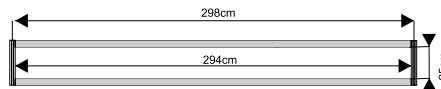

plexiglass

openwork 226 x 97 cm

dimensions

**Glass showcase with two shelves – height 240 cm**

**showcase 100 x 50 cm**

**showcase 50 x 50 cm**

**arched plexiglass showcase  
151 x 50 cm**

**dimensions**

**glass counter – height 100 cm**

**counter 100 x 50 cm**

**counter 50 x 50 cm**

**arched counter  
151 x 50 cm**

**dimensions**

**Rack with 3 shelves – height 240 cm**

rack 100 x 50 cm

rack 50 x 50 cm

**dimensions**

**door**

folding

ordinary

curtain

**dimensions**

shelves

dimensions

white, metal, for catalogs,  
length 100 cm

wooden display shelf,  
length 100 cm

frieze

lockable cabinet with  
sliding door 50 x 100 x 70 cm

coat hanger

perforated ceiling panel

tristar (page 8)

spotlight