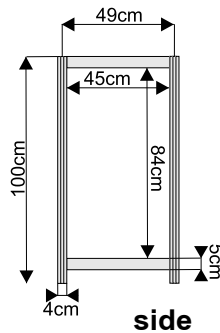

Exhibition counter with a shelf – height 100 cm

counter 100 x 50 cm front

counter 100 x 50 cm back

counter 50 x 50 cm

dimensions

front

side

top view

arched counter 153 x 50 cm front

arched counter  
153 x 50 cm back

triangular counter 153 x 50 cm

dimensions

front

top view

top view

Podium, height ranging from 20 cm to 110 cm

podium 100 x 100 x 50 cm dimensions

front

podium 50 x 50 x 50 cm

front

triangular podium 100 x 100 x 50 cm

top view

wall panel

white 226 x 97 cm

plexiglass

openwork 226 x 97 cm

dimensions

**Glass showcase with two shelves – height 240 cm**

**showcase 100 x 50 cm**

**showcase 50 x 50 cm**

**arched plexiglass showcase  
151 x 50 cm**

**dimensions**